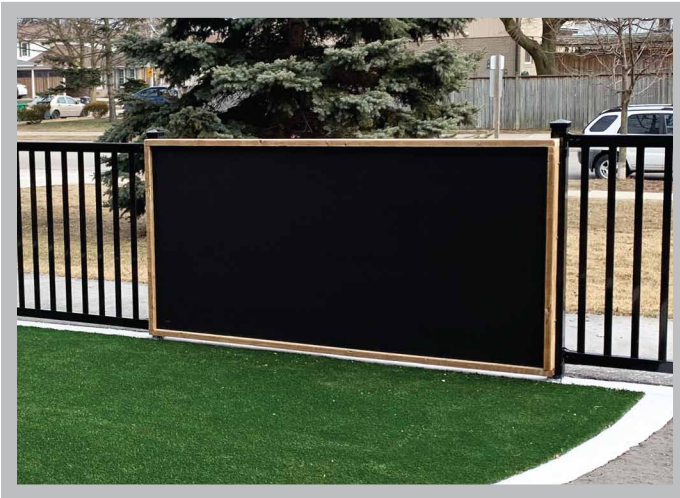

Water Tables

A fun activity station for all ages. Composite coloured top with stainless tub to eliminate rusting. Includes relief valve for easy draining.

Chalk and Paint Boards

Another great activity station encouraging imagination and talent.

Safe for the outdoors.
*Choose chalk board, white board, or paint board.