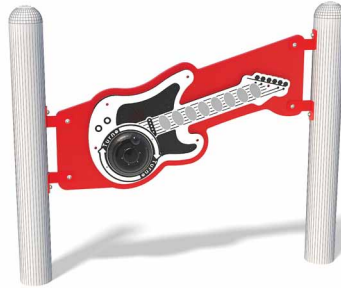

Structure for 6-12 Year Olds

Multi-elevated, with stairs and climbing features.

Structure for 6-12 Year Olds

Wide roof, multiple slides and climbing features.

Infant/Toddler Structure

Active play panels.

Let us recommend something great for your playground!