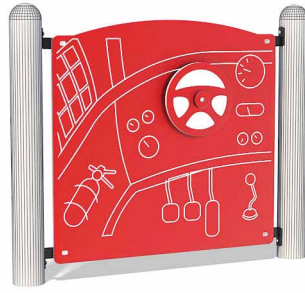

Structure for 6-12 Year Olds

Multi-elevated, with stairs and climbing features.

Structure for 6-12 Year Olds

Wide roof, multiple slides and climbing features.

Infant/Toddler Structure

Active play panels.

Let us recommend something great for your playground!