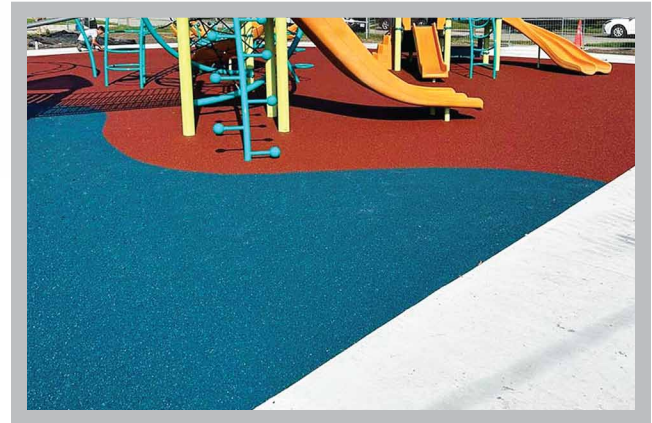

Play Surfaces

PlaySoft - SUPERIOR RECYCLED RUBBER is pre-coated for longer colour retention. The recycled rubber is manufactured, bagged and ready for installation with clear urethane binder.

Built for Canada's climate and harsh weather patterns.

The rubber has a superior tensile strength due the pre-coating process. It is the most cost effective rubber surfacing on the market.