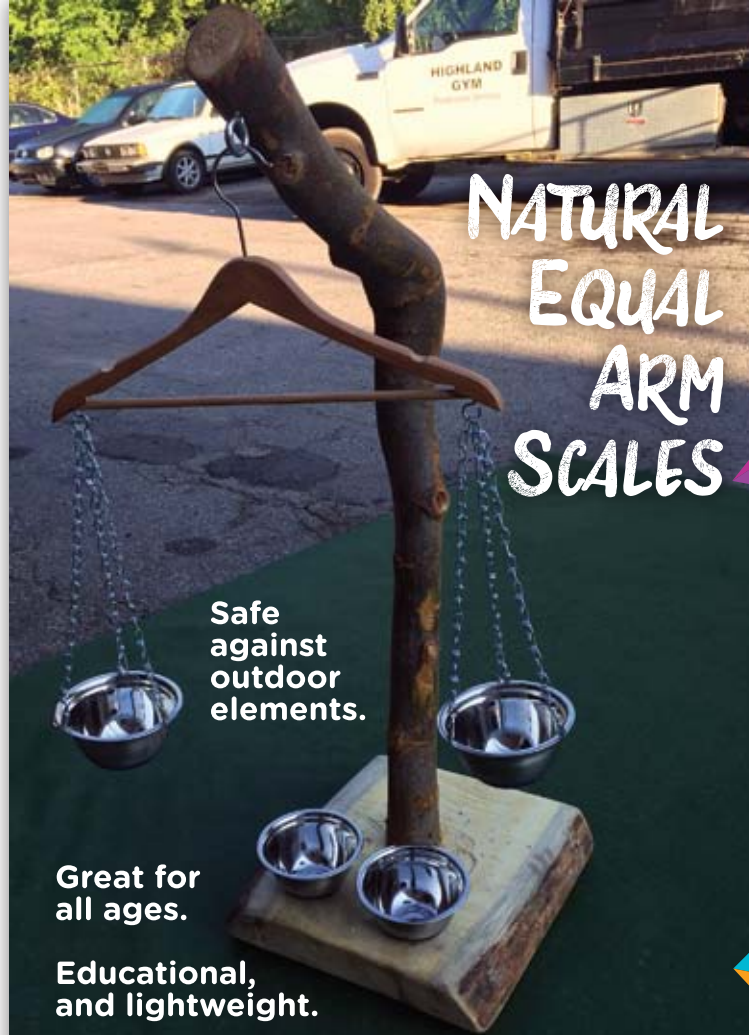

Utensils optional.

LOG TOP PICNIC BENCHES

Natural log top picnic benches.

Our benches come in two sizes:

- Toddler
- Junior

NATURAL EQUAL ARM SCALES

Safe
against
outdoor
elements.

Great for
all ages.